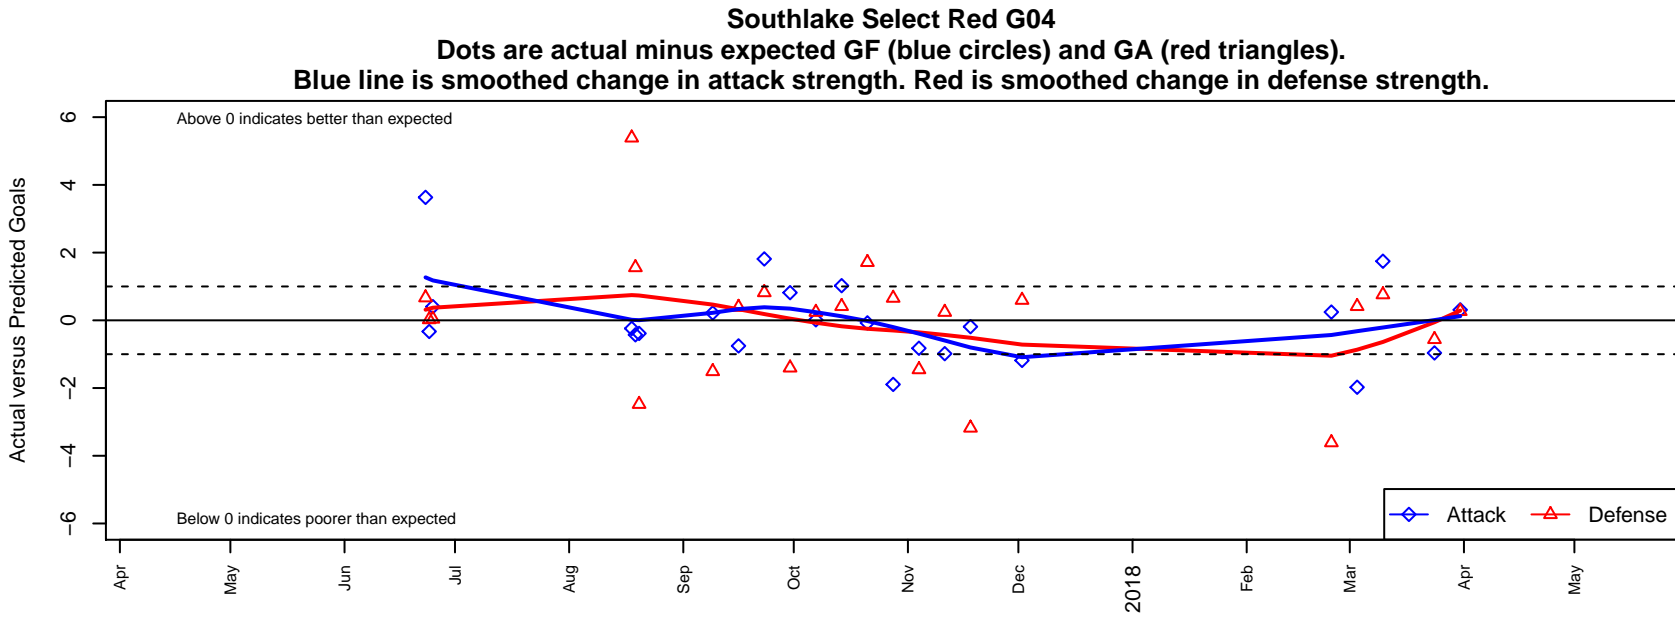

Southlake Select Red G04

Southlake Select
 Renton, WA
 G04 total strength=843
 attack=1.76 defense=0.77
 fall league = NPSL Div 3 (04) U14
 spr league = Spr NPSL (04) Div 3 U14
 notes= was SCORE

alt names used:
 SOUTHLAKE SELECT 04 ()
 Southlake Select G04
 Southlake Select G04 Red
 Southlake Select G04 Red

Venues played:
 2017 RVS Classic GU14
 2017 Bigfoot Gold U14
 2017 NPSL Division 3 (04) U14
 2017 Spr NPSL (04) Division 3 U14

**attack and defense variance (black dot)
relative to other teams
and top 10 in region**